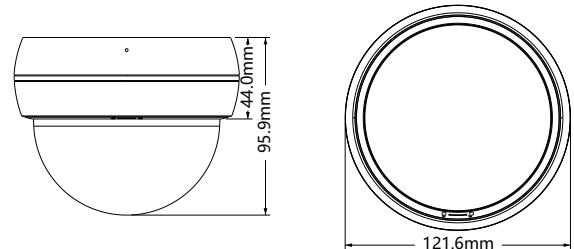

## 5MP IR Indoor Dome Network Camera

- H.265+/H.265/H.264+/H.264/MJPEG coding
- Max. resolution: 2592 × 1944
- ICR auto switch, true day / night vision
- 20 ~ 30m IR night view distance
- Motorized zoom lens
- 3D DNR, true WDR, HLC, BLC, Defog, NIR, Smart IR and ROI coding
- Support image distortion correction
- Built-in micro SD card slot, up to 256GB
- DC12V/PoE power supply
- Support three streams
- Support remote monitoring by smart phones & tablet PCs with iOS and Android OS
- Intelligent analytics

## DIMENSIONS