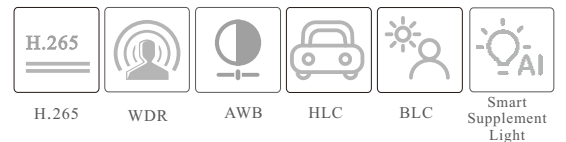

VTD-9544S4L-C

4MP Dual Illumination Water-proof Turret Network Camera

- H.265+ /H.265 /H.264+ /H.264/MJPEG coding
- Max. resolution: 4MP (2560 × 1440)
- Auto day/night switch
- 3D DNR, WDR, HLC, BLC, etc.
- ROI coding
- Support smart supplement light
- 10~20m white light view distance; 20~30m IR view distance
- DC12V/PoE power supply
- IP 67 ingress protection
- Support dual streams
- Support remote monitoring by smart phones& tablet PCs with iOS and Android OS
- Support line crossing detection & region intrusion detection
- Support SMD

PoE	Yes, IEEE802.3af
Supplement Light Range	IR range: 20 ~ 30 m; white light range: 10 ~ 20 m
Ingress Protection	IP67
Others	
Power Supply	DC12V/PoE
Power Consumption	< 5W
Operating Environment	- 30 °C ~ 65 °C (-22°F~149°F), Humidity: less than 95 % (non-condensing)
Storage Environment	- 30 °C ~ 60 °C (-22°F~140°F), Humidity: less than 95 % (non-condensing)
Dimensions (mm)	Ø 94.6 × 82.8
Weight (net)	Approx. 0.42KG
Installation	Ceiling mounting; Wall mounting
Certificate	CE, FCC, UL
Environmental Protection	Complies with Directive EU RoHS, WEEE(2012/19/EU) , directive 94/62/EC and REACH(EC1907/2006)