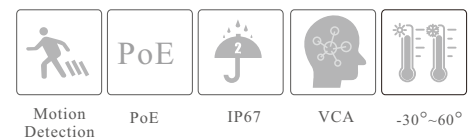

SPECIFICATIONS

Specifications	Model	VTD-9544S4L-C		
Camera				
Image Sensor	1 / 3 "CMOS			
Image Size	2560×1440			
Electronic Shutter	1 / 3s ~ 1 / 100000s			
Iris Type	Fixed Iris			
Min. Illumination	0.09 lux @F2.2, AGC ON; 0 lux (Illuminator on)			
Lens	2.8mm@F2.2, Horizontal FoV: 96°; Vertical FoV: 53.7°; Diagonal FoV: 112° 3.6mm@F2.2, Horizontal FoV: 74.5°; Vertical FoV: 41.5°; Diagonal FoV: 86.5°			
Focus	Fixed			
Lens Mount	M12			
Day&Night	ICR			
Wide Dynamic Range	Digital WDR			
BLC	Yes			
HLC	Yes			
Digital NR	Yes			
S/N Ratio	≥50dB			
Angle Adjustment	Pan: 0°~360°; Tilt: 0°~75°; Rotation: 0°~360°			
DORI Distance				
Lens	Detect	Observe	Recognize	Identify
2.8mm	57m(187ft)	23m(75ft)	11m(36ft)	6m(20ft)
3.6mm	76m(249ft)	31m(102ft)	15m(49ft)	8m(26ft)
Image				
Video Compression	Main stream: H.265+ / H.265 / H.264 + / H.264 Sub stream: H.265+ / H.265 / H.264 + / H.264 / MJPEG			
H.265 Compression Standard	Main Profile@Leve4.1 High Tier			
Resolution	4MP (2560 × 1440), 3MP (2304 × 1296), 1080P (1920 × 1080), 720P (1280 × 720), D1, VGA (640 × 480), 480 × 240, CIF			
Main Stream	4MP/ 3MP/1080P/720P (60Hz: 1~30fps; 50Hz: 1~25fps)			
Sub Stream	D1/VGA/480× 240/CIF (60Hz: 1~30fps; 50Hz: 1~25fps)			
Bit Rate	64 Kbps ~ 3 Mbps			
Bit Rate Type	VBR / CBR			
Audio Compression	G711A/U			
Image Settings	ROI, Saturation, Brightness, Hue, Contrast, Wide Dynamic, Sharpness, Image Mirror, Image Flip, NR, etc. adjustable through client software or web browser			
ROI	Each ROI to be configured separately			
Interfaces				
Network	RJ45			
Video Output	No			
Audio	1CH built-in MIC			
Storage	No			
Reset	No			
Functions				
Remote Monitoring	Web browser /TVT NVR/NVMS2.X/Mobile APP			
Web Browser	IE 11 (plug-in required)/Chrome 89.0+/Edge 89.0+/Firefox 87.0+/Safari 14.0+			
Online Connection	Support simultaneous monitoring for up to 3 users; Support multi-stream real time transmission			
Network Protocol	UDP, IPv4, IPv6, DHCP, NTP, RTSP, 802.1x, HTTP			
Interface Protocol	ONVIF			
Storage	Network remote storage			
Motion Detection	Support smart motion detection; filtering motion alarm triggered by other target types except humans.			
Smart Event	(Human) region intrusion detection, (human)line crossing detection			
General Function	Watermark, video mask, heartbeat			
Security	Video encryption, firmware encryption, configuration encryption, illegal login lock, IP address filtering, 802.1x authentication, basic and digest authentication for HTTP			