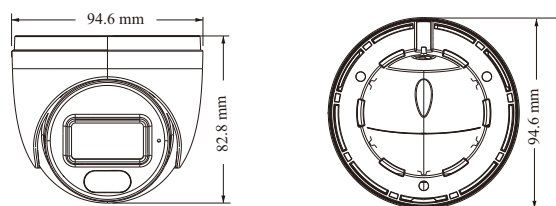

PoE	Yes, IEEE802.3af
Supplement Light Range	IR range: 20 ~ 30 m; white light range: 10 ~ 20 m
Ingress Protection	IP67
Others	
Power Supply	DC12V/PoE
Power Consumption	< 5W
Operating Environment	- 30 °C ~ 65 °C (-22°F~149°F), Humidity: less than 95 % (non-condensing)
Storage Environment	- 30 °C ~ 60 °C (-22°F~140°F), Humidity: less than 95 % (non-condensing)
Dimensions (mm)	Ø 94.6 × 82.8
Weight (net)	Approx. 0.42KG
Installation	Ceiling mounting; Wall mounting
Certificate	CE, FCC, UL
Environmental Protection	Complies with Directive EU RoHS, WEEE(2012/19/EU) , directive 94/62/EC and REACH(EC1907/2006)

DIMENSIONS