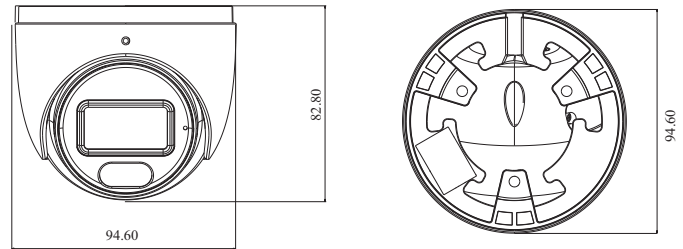

DORI Distance

Lens	Detect	Observe	Recognize	Identify
2.8mm	57.76m(189.50ft)	23.11m(75.82ft)	11.55m(37.89ft)	5.78m(18.96ft)
3.6mm	71.28m(233.85ft)	28.51m(93.53ft)	14.26m(46.78ft)	7.13m(23.39ft)
Others				
Power Supply	DC12V/PoE			
Power Consumption	< 5.5W			
Storage Conditions	- 30 °C ~ 65 °C (-22°F~149°F), Humidity: less than 95 % (non-condensing)			
Operating Conditions	- 30 °C ~ 60 °C (-22°F~140°F), Humidity: less than 95 % (non-condensing)			
Dimensions (mm)	Φ 94.6 × 82.8			
Weight (net)	Approx. 0.45KG			
Installation	Ceiling mounting; wall mounting			
Certificate	CE, FCC, UL			
Environmental Protection	Complies with Directive EU RoHS, WEEE(2012/19/EU), directive 94/62/EC and REACH(EC1907/2006)			

DIMENSIONS