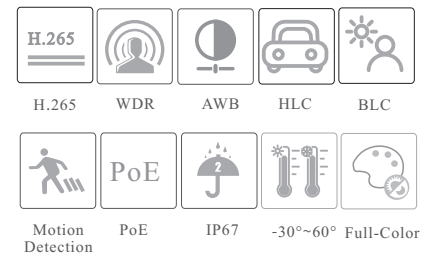

VTD-9544C2

4MP Full-Color Turret Network Camera

- H.265/H.264/MJPEG coding
- Max. resolution: 2560 × 1440
- 20~ 30m white light view distance
- 24/7 full color imaging
- 3D DNR, HWDR, HLC and BLC
- ROI coding
- Built-in micro SD card slot, up to 256GB
- DC12V/PoE power supply
- IP67 ingress protection
- Support three streams
- Support mobile surveillance by smart phones with iOS and Android OS
- Intelligent Analytics