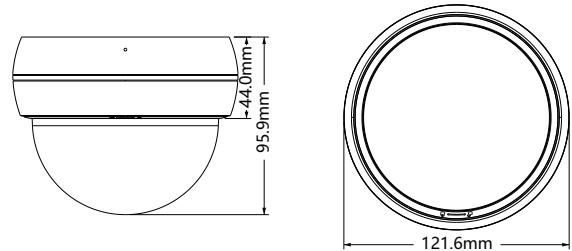

Network Protocol	UDP, IPv4, IPv6, DHCP, NTP, RTSP, RTP, RTMP, RTCP, PPPoE, DDNS, SMTP, FTP, SNMP, HTTP, HTTP POST, 802.1x, UPnP, HTTPS, QoS
Interface Protocol	ONVIF(profile S, G, T, M)
Storage	Network remote storage; micro SD card storage
Smart Alarm	Motion detection, sensor detection, SD card error, SD card full, IP address conflict, cable disconnection
General Function	Watermark, video mask, heartbeat, image distortion correction, corridor pattern
Security	Video encryption, firmware encryption, HTTPS encryption, configuration encryption, illegal login lock, IP address filtering, 802.1x authentication, basic and digest authentication for HTTP/RTSP
PoE	Yes , IEEE802.3af
IR Distance	20 ~ 30 m
Weather-proof Grade	No
Others	
Power Supply	DC12V/PoE
Power Consumption	< 8.5W
Storage Conditions	- 10 °C ~ 50°C (14°F~122°F), Humidity: less than 95 % (non-condensing)
Operating Conditions	- 10 °C ~ 40 °C (14°F~104°F), Humidity: less than 95 % (non-condensing)
Dimensions (mm)	Ø121.6 × 95.9
Weight (net)	Approx. 0.38KG
Installation	Ceiling mounting; Wall mounting
Certificate	CE, FCC, BIS, UL
Environmental Protection	Directive EU RoHS, WEEE(2012/19/EU) , directive 94/62/EC and REACH(EC1907/2006)

DIMENSIONS

AVAILABLE MODEL

Available Model	VTD-9542E3B(D/AZ/PE/AR2)	Motorized zoom lens