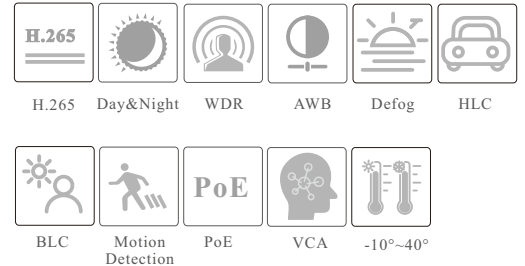

VTD-9542E3B

4MP IR Dome Network Camera

- H.265+/H.265/H.264+/H.264/MJPEG coding
- Max. resolution: 2592 × 1520
- ICR auto switch, true day / night vision
- 20 ~ 30m IR night view distance
- Motorized zoom lens
- 3D DNR, true WDR, HLC, BLC, Defog, Smart IR and ROI coding
- Support image distortion correction
- Built-in micro SD card slot; up to 256GB
- DC12V/PoE power supply
- Support three streams
- Support remote monitoring by smart phones & tablet PCs with iOS and Android OS
- Intelligent analytics