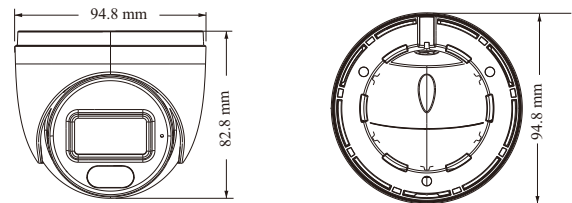

VTD-9540S4L-C

4MP Dual Illumination Water-proof Turret Network Camera

- H.265+ /H.265 /H.264+ /H.264/MJPEG coding
- Max. resolution: 4MP (2560 × 1440)
- Auto day/night switch
- 3D DNR, WDR, HLC, BLC, etc.
- ROI coding
- Support smart supplement light
- 10~20m white light view distance; 20~30m IR view distance
- DC12V/PoE power supply
- IP 67 ingress protection
- Support dual streams
- Support remote monitoring by smart phones& tablet PCs with iOS and Android OS
- Support line crossing detection & region intrusion detection
- Support SMD

PoE	Yes, IEEE802.3af	No
Supplement Light Range	IR range: 20 ~ 30 m; white light range: 10 ~ 20 m	
Ingress Protection	IP67	
Others		
Power Supply	DC12V/PoE	DC12V
Power Consumption	< 5W	< 4W
Operating Environment	- 20 °C ~ 55 °C (-4°F~131°F); Humidity: less than 95 % (non-condensing)	
Storage Environment	- 20 °C ~ 60°C (-4°F~140°F), Humidity: less than 95 % (non-condensing)	
Dimensions (mm)	Φ 94.8 × 82.8	
Weight (net)	Approx. 0.28KG	
Installation	Ceiling mounting; Wall mounting	
Certificate	CE, FCC, UL	
Environmental Protection	Complies with Directive EU RoHS, WEEE(2012/19/EU), directive 94/62/EC and REACH(EC1907/2006)	

DIMENSIONS

AVAILABLE ACCESSORIES

AVAILABLE MODEL

Available Model	VTD-9540S4L-C(D/PE/AW1)
	VTD-9540S4L-C(D/AW1)