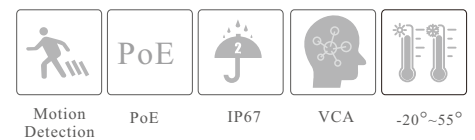

SPECIFICATIONS

Specifications	Model	VTD-9540S4L-C		
Camera				
Image Sensor	1 / 3 "CMOS			
Image Size	2560×1440			
Electronic Shutter	1 / 3s ~ 1 / 100000s			
Iris Type	Fixed Iris			
Min. Illumination	0.09 lux @F2.2, AGC ON; 0 lux (Illuminator on)			
Lens	2.8mm@F2.2, Horizontal FoV: 96°; Vertical FoV: 53.7°; Diagonal FoV: 112° 3.6mm@F2.2, Horizontal FoV: 74.5°; Vertical FoV: 41.5°; Diagonal FoV: 86.5°			
Focus	Fixed			
Lens Mount	M12			
Day&Night	ICR			
Wide Dynamic Range	Digital WDR			
BLC	Yes			
HLC	Yes			
Digital NR	Yes			
S/N Ratio	≥50dB			
Angle Adjustment	Pan: 0°~360°; Tilt: 0°~75°; Rotation: 0°~360°			
DORI Distance				
Lens	Detect	Observe	Recognize	Identify
2.8mm	57m(187ft)	23m(75ft)	11m(36ft)	6m(20ft)
3.6mm	76m(249ft)	31m(102ft)	15m(49ft)	8m(26ft)
Image				
Video Compression	Main stream: H.265+ / H.265 / H.264 + / H.264 Sub stream: H.265+ / H.265 / H.264 + / H.264 / MJPEG			
H.265 Compression Standard	Main Profile@Leve4.1 High Tier			
Resolution	4MP (2560 × 1440), 3MP (2304 × 1296), 1080P (1920 × 1080), 720P (1280 × 720), D1, VGA (640 × 480), 480 × 240, CIF			
Main Stream	4MP/ 3MP/1080P/720P (60Hz: 1~30fps; 50Hz: 1~25fps)			
Sub Stream	D1/VGA/480× 240/CIF (60Hz: 1~30fps; 50Hz: 1~25fps)			
Bit Rate	64 Kbps ~ 3 Mbps			
Bit Rate Type	VBR / CBR			
Audio Compression	G711A/U			
Image Settings	ROI, Saturation, Brightness, Hue, Contrast, Wide Dynamic, Sharpness, Image Mirror, Image Flip, NR, etc. adjustable through client software or web browser			
ROI	Each ROI to be configured separately			
Interfaces				
Network	RJ45			
Video Output	No			
Audio	1CH built-in MIC			
Storage	No			
Reset	No			
Functions				
Remote Monitoring	Web browser /TVT NVR/NVMS2.X/Mobile APP			
Web Browser	IE 11 (plug-in required)/Chrome 89.0+/Edge 89.0+/Firefox 87.0+/Safari 14.0+			
Online Connection	Support simultaneous monitoring for up to 3 users; Support multi-stream real time transmission			
Network Protocol	UDP, IPv4, IPv6, DHCP, NTP, RTSP, 802.1x, HTTP			
Interface Protocol	ONVIF			
Storage	Network remote storage			
Motion Detection	Support smart motion detection; filtering motion alarm triggered by other target types except humans.			
Smart Event	(Human) region intrusion detection, (human)line crossing detection			
General Function	Watermark, video mask, heartbeat			
Security	Video encryption, firmware encryption, configuration encryption, illegal login lock, IP address filtering, 802.1x authentication, basic and digest authentication for HTTP			