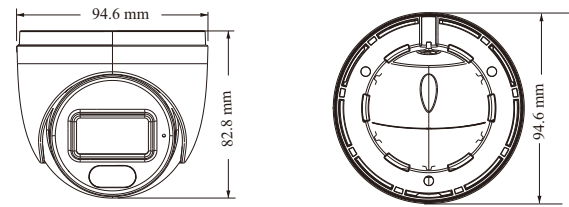

VTD-9524S4L-C

2MP Dual Illumination Water-proof Turret Network Camera

- H.265+ /H.265 /H.264+ /H.264/MJPEG coding
- Max. resolution: 2MP (1920 × 1080)
- Auto day/night switch
- 3D DNR, WDR, HLC, BLC, etc.
- ROI coding
- Support smart supplement light
- 10~20m white light view distance; 20~30m IR view distance
- DC12V/PoE power supply
- IP 67 ingress protection
- Support dual streams
- Support remote monitoring by smart phones& tablet PCs with iOS and Android OS
- Support line crossing detection & region intrusion detection
- Support SMD

PoE	Yes, IEEE802.3af
Supplement Light Range	IR range:20 ~ 30 m; white light range:10 ~ 20 m
Ingress Protection	IP67
Others	
Power Supply	DC12V/PoE
Power Consumption	< 5W
Operating Environment	- 30 °C ~ 65°C (-22°F~149°F), Humidity: less than 95 % (non-condensing)
Storage Environment	- 30 °C ~ 60 °C (-22°F~140°F), Humidity: less than 95 % (non-condensing)
Dimensions (mm)	Ø 94.6 × 82.8
Weight (net)	Approx. 0.42KG
Installation	Ceiling mounting; Wall mounting
Certificate	CE, FCC, UL
Environmental Protection	Complies with Directive EU RoHS, WEEE(2012/19/EU) , directive 94/62/EC and REACH(EC1907/2006)

DIMENSIONS

AVAILABLE ACCESSORIES

AVAILABLE MODEL

Available Model	VTD-9524S4L-C(D/PE/AW1)
-----------------	-------------------------