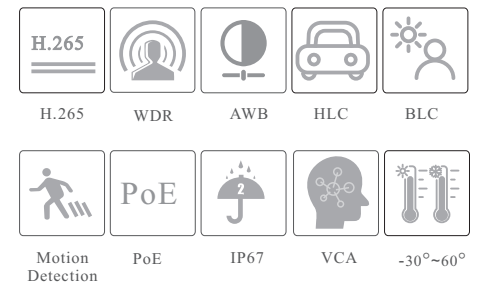

VTD-9524S4B

2MP IR Water-proof Turret Network Camera

- H.265+ /H.265 /H.264+ / H.264/ MJPEG coding
- Max.resolution: 2MP (1920 × 1080)
- ICR auto switch, true day / night vision
- 3D DNR, WDR, HLC, BLC, smart IR, etc.
- 20~30m IR night view distance
- Built-in micro SD card slot, up to 256GB
- 1CH built-in MIC; 1CH audio input
- PoE power supply (optional)
- IP 67 ingress protection
- Support dual streams
- Support remote monitoring by smart phones& tablet PCs with iOS and Android OS
- Intelligent analytics