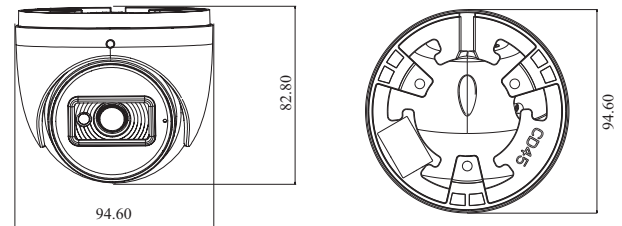

Others

Power Supply	DC12V(PoE power supply optional)
Power Consumption	< 4.5W
Operating Environment	- 40 °C ~ 60 °C (-22 °F~140°F);Humidity: less than 95 % (non-condensing)
Storage Environment	- 30 °C ~ 65°C (-22°F~149°F), Humidity: less than 95 % (non-condensing)
Dimensions (mm)	Ø 94.6 × 82.8
Weight (net)	Approx. 0.46KG
Installation	Ceiling mounting (Wall mounting available with the junction box and bracket)
Certificate	CE, FCC, UL
Environmental Protection	Complies with Directive EU RoHS, WEEE(2012/19/EU) , directive 94/62/EC and REACH(EC1907/2006)

DIMENSIONS