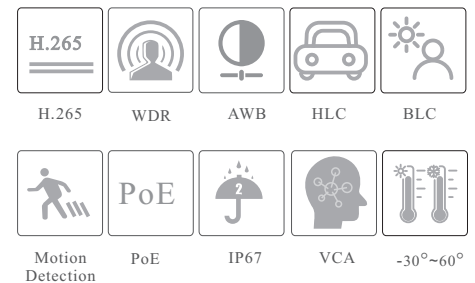

SPECIFICATIONS

Specifications	Model	VTD-9524S4		
Camera				
Image Sensor		1 / 2.8 "CMOS		
Image Size		1920×1080		
Electronic Shutter		1/3s ~ 1 / 100000s		
Iris Type		Fixed Iris		
Min. Illumination		0.008 lux @F1.6, AGC ON; 0 lux with IR		
Lens		2.8mm@F1.6, Horizontal FoV: 107°;Vertical FoV:56°;Diagonal FoV:126° 3.6mm@F1.6, Horizontal FoV:89°;Vertical FoV:47.5°;Diagonal FoV:104°		
Focus		Fixed		
Lens Mount		M12		
Day&Night		ICR		
Wide Dynamic Range		Digital WDR		
BLC		Yes		
HLC		Yes		
Digital NR		Yes		
Angle Adjustment		Pan: 0°~360°; Tilt:0°~75°;Rotation: 0°~360°		
Image				
Video Compression		Main stream: H.265+ / H.265 / H.264+ / H.264 Sub stream: H.265+ / H.265 / H.264+ / H.264/ MJPEG		
H.265 Compression Standard		Main Profile@Leve4.1 High Tier		
Resolution		1080P (1920 × 1080), 720P (1280 × 720), D1, CIF		
Main Stream		60Hz: 1080P/720P(1~30fps); 50Hz: 1080P/720P(1~25fps)		
Sub Stream		60Hz: D1/CIF (1~30fps);50Hz: D1/CIF (1~25fps)		
Bit Rate		128 Kbps ~ 4 Mbps		
Bit Rate Type		VBR / CBR		
Image Settings		ROI, Saturation, Brightness, Hue, Contrast, Wide Dynamic, Sharpness, Image Mirror, Image Flip, NR, etc. adjustable through client software or web browser		
ROI		Each ROI to be configured separately		
Interfaces				
Network		RJ45		
Video Output		No		
Audio		1CH audio input; 1CH built-in MIC		
Storage		Built-in micro SD card slot, up to 256GB		
Reset		Yes		
Functions				
Remote Monitoring		Web browser /TVT NVR/NVMS2.X/Mobile APP		
Web Browser		IE (plug-in required)/Google Chrome/Edge/Firefox/Safari		
Online Connection		Support simultaneous monitoring for up to 3 users; Support multi-stream real time transmission		
Network Protocol		UDP, IPv4, IPv6, DHCP, NTP, RTSP, RTP, RTCP, PPPoE, DDNS, SMTP, FTP, 802.1x, SNMP, UPnP, HTTP, HTTPS, QoS		
Interface Protocol		ONVIF		
Storage		Network remote storage; micro SD card storage		
Smart Alarm		Motion detection, SD card full, SD card error		
Smart Event		Video Exception (scene change, video blur and video cast detection), line crossing detection and region intrusion detection		
General Function		Watermark, IP address filtering, video mask, heartbeat, illegal login lock		
PoE		Optional, IEEE802.3af		
IR Distance		20 ~ 30 m		
Ingress Protection		IP67		
DORI Distance				
Lens	Detect	Observe	Recognize	Identify
2.8mm	40.62m(133.26ft)	16.25m(53.31ft)	8.12m(26.64ft)	4.06m(13.32ft)
3.6mm	49.68m(162.99ft)	19.87m(65.19ft)	9.94m(32.61ft)	4.97m(16.30ft)