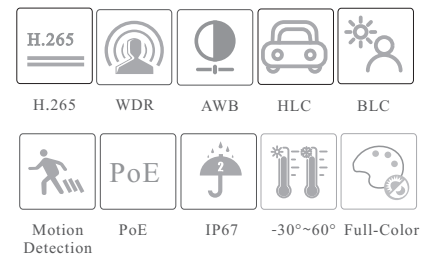

## SPECIFICATIONS

| Specifications             | Model  | VTD-9524C2 |
|----------------------------|--|------------|
| <b>Camera</b>              |  |            |
| Image Sensor               | 1 / 2.8 "CMOS  |            |
| Image Size                 | 1920 × 1080  |            |
| Electronic Shutter         | 1 s ~ 1 / 100000 s   |            |
| Iris Type                  | Fixed Iris   |            |
| Min. Illumination          | 0.002 lux@ F1.0, AGC ON; 0 lux with LED ON   |            |
| S/N Ratio                  | ≥50dB  |            |
| Lens                       | 2.8 mm @F1.0, H.FoV: 105.2°; V.FoV:55.5°; D.FoV:125.1°<br>3.6 mm @F1.0, H.FoV: 84.6°; V.FoV:45.9°; D.FoV:100°  |            |
| Focus                      | Fixed  |            |
| Lens Mount                 | M12  |            |
| Wide Dynamic Range         | 120dB  |            |
| BLC                        | Yes  |            |
| HLC                        | Yes  |            |
| Defog                      | No   |            |
| Digital NR                 | 3D DNR   |            |
| Angle Adjustment           | Pan: 0°~360°; Tilt:0°~75°; Rotation: 0°~360°   |            |
| <b>Image</b>               |  |            |
| Video Compression          | Main stream: H.265+ / H.265 / H.264+ / H.264<br>Sub stream: H.265+ / H.265 / H.264+ / H.264 / MJPEG<br>Third stream: H.265+ / H.265 / H.264+ / H.264 / MJPEG |            |
| H.264 Compression Standard | Baseline Profile/Main Profile/High Profile   |            |
| Resolution                 | 1080P (1920 × 1080), 720P (1280 × 720), D1, 640 × 480, CIF, 480 × 240  |            |
| Main Stream                | 60Hz:1080P(1~30fps)/720P(1~30fps); 50Hz:1080P(1~25fps)/720P(1~25fps)   |            |
| Sub Stream                 | 60Hz : D1/CIF/640 × 480 (1~30fps); 50Hz: D1/CIF/640 × 480 (1~25fps)  |            |
| Third Stream               | 60Hz : D1/CIF/480×240 (1~30fps); 50Hz: D1/CIF/480×240 (1~25fps)  |            |
| Bit Rate                   | 128 Kbps ~ 6 Mbps  |            |
| Bit Rate Type              | VBR / CBR  |            |
| Audio Compression          | G711A / U  |            |
| Image Settings             | ROI, Saturation, Brightness, Hue, Contrast, Wide Dynamic, Sharpness, Image Flip, Image Mirror, NR, etc. adjustable through client software or web browser    |            |
| ROI                        | Each ROI to be configured separately   |            |
| <b>Interfaces</b>          |  |            |
| Network                    | RJ 45  |            |
| Video Output               | NO   |            |
| Audio                      | 1CH audio input; 1CH built-in MIC  |            |
| Storage                    | Built-in micro SD card slot, up to 256GB   |            |
| Reset                      | Yes  |            |
| <b>Functions</b>           |  |            |
| Remote Monitoring          | Web Browser/TVT NVMS2.0/NVR/mobile APP   |            |
| Web Browser                | IE(plug-in required)/Google Chrome/Edge/Firefox/Safari   |            |
| Online Connection          | Support simultaneous monitoring for up to 3 users;<br>Support multi-stream real time transmission  |            |
| Network Protocol           | UDP, IPv4, IPv6, DHCP, NTP, RTSP, RTP, RTCP, RTMP, PPPoE, DDNS, 802.1x, SMTP, FTP, UPnP, HTTP, HTPP, QoS   |            |
| Interface Protocol         | ONVIF  |            |
| Storage                    | Network remote storage; micro SD card storage  |            |
| Intelligent Analytics      | Video exception detection, intrusion detection and line crossing detection, abandoned/missing object detection   |            |
| Smart Alarm                | Motion detection, SD card error, SD card full  |            |
| General function           | Watermark, IP address filtering, video mask, heartbeat, illegal login lock, corridor pattern   |            |
| PoE                        | Yes (IEEE802.3af)  |            |
| White Light Range          | 20 ~ 30 m  |            |
| Ingress Protection         | IP 67  |            |