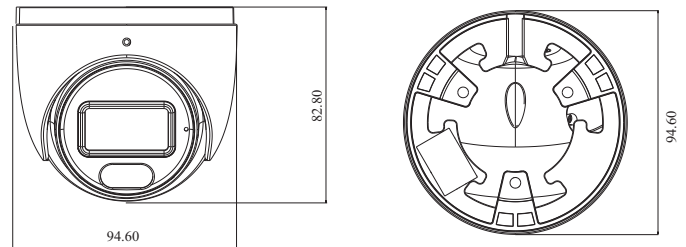

## 2MP Full-Color Turret Network Camera

- 2MP ( 1920 × 1080 ) H.265 full real time coding
- Max. resolution: 1920 × 1080
- 20~ 30m white light view distance
- 24/7 full color imaging
- 3D DNR, HWDR, HLC and BLC
- ROI coding
- Built-in micro SD card slot, up to 256GB
- DC12V/PoE power supply
- IP67 ingress protection
- Support three streams
- Support mobile surveillance by smart phones with iOS and Android OS
- Intelligent Analytics

## DIMENSIONS