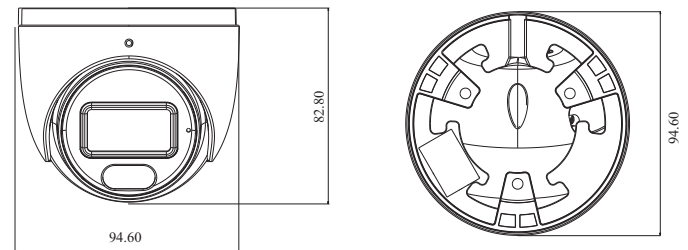

Others	
Power Supply	DC12V/PoE
Power Consumption	< 4W
Storage Conditions	- 30 °C ~ 65°C (-22°F~149°F), Humidity: less than 95 % (non-condensing)
Operating Conditions	- 30 °C ~ 60 °C (-22°F~140°F), Humidity: less than 95 % (non-condensing)
Dimensions (mm)	Φ 94.6 × 82.8
Weight (net)	Approx. 0.45KG
Installation	Ceiling mounting; wall mounting
Certificate	CE, FCC,UL
Environmental Protection	Complies with Directive EU RoHS, WEEE(2012/19/EU) , directive 94/62/EC and REACH(EC1907/2006)

DIMENSIONS