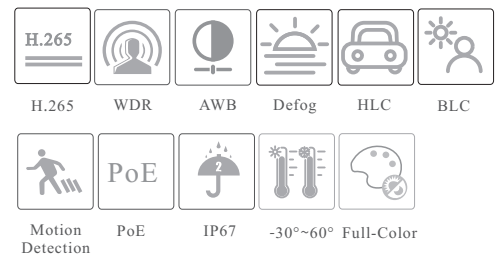

VTD-9524C1

2MP Full-Color Turret Network Camera

- 2MP (1920 × 1080) H.265 full real time coding
- 24/7 full color imaging
- 20 ~ 30m white light view distance
- 3D DNR, Digital WDR, HLC, BLC and Defog
- ROI coding
- Built-in micro SD card slot, up to 128GB
- PoE power supply optional
- IP67 ingress protection;
- Support dual streams
- Support mobile surveillance by smart phones with iOS and Android OS
- Intelligent Analytics: video blur detection, line crossing detection, intrusion detection