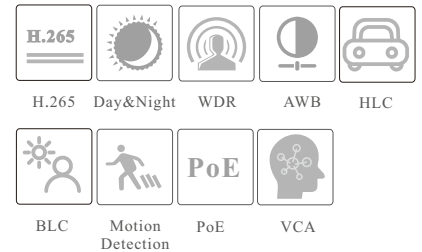

#### 2MP IR Dome Network Camera

- H.265+ / H.265 / H.264+ / H.264 / MJPEG coding
- Max. resolution: 2MP (1920 × 1080)
- ICR auto switch, true day / night vision
- 3D DNR, WDR, HLC, BLC, smart IR, etc.
- 20 ~ 30m IR night view distance
- Built-in micro SD card slot, up to 256GB
- 1CH built-in MIC; 1CH audio input
- DC12V/PoE power supply
- Support three streams
- Support remote monitoring by smart phones & tablet PCs with iOS and Android OS
- Intelligent analytics