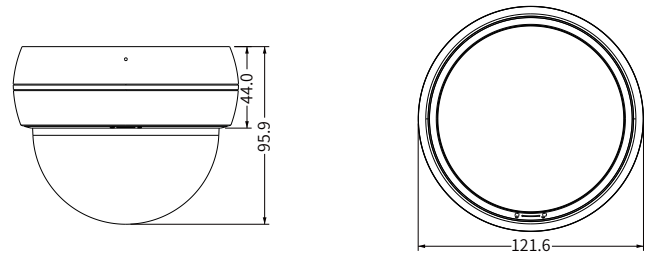

#### 2MP IR Dome Network Camera

- H.265+ / H.265 / H.264+ / H.264 / MJPEG coding
- Max. resolution: 2MP (1920 × 1080)
- ICR auto switch, true day / night vision
- 3D DNR, WDR, HLC, BLC, smart IR, etc.
- 20 ~ 30m IR night view distance
- Built-in micro SD card slot, up to 256GB
- 1CH built-in MIC; 1CH audio input
- DC12V/PoE power supply
- Support three streams
- Support remote monitoring by smart phones & tablet PCs with iOS and Android OS
- Intelligent analytics

DORI Distance				
Lens	Detect	Observe	Recognize	Identify
2.8~12mm(W)	43m(141ft)	17m(56ft)	8m(28ft)	4m(14ft)
2.8~12mm(T)	131m(432ft)	52m(173ft)	26m(86ft)	13m(43ft)
Others				
Power Supply	DC12V/PoE			
Power Consumption	< 5.5W			
Operating Environment	- 10 °C ~ 40 °C (14°F~104°F); Humidity: less than 95 % (non-condensing)			
Storage Environment	- 10 °C ~ 50 °C (14°F~122°F); Humidity: less than 95 % (non-condensing)			
Dimensions ( mm )	Φ 122 × 96			
Weight ( net )	Approx. 0.36KG			
Installation	Ceiling mounting; Wall mounting			
Certificate	CE, FCC, BIS, UL			
Environmental Protection	Complies with Directive EU RoHS, WEEE(2012/19/EU) , directive 94/62/EC and REACH(EC1907/2006)			

## DIMENSIONS