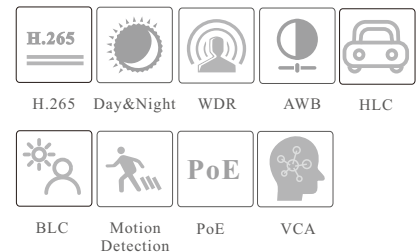

## SPECIFICATIONS

Specifications	Model	VTD-9522S4-C
<b>Camera</b>		
Image Sensor	1 / 2.8 " CMOS	
Image Size	1920×1080	
Electronic Shutter	1/3s ~ 1 / 100000s	
Iris Type	Fixed Iris	
Min. Illumination	0.006 lux @F1.4, AGC ON; 0 lux with illumination on	
Lens	2.8~12mm@F1.4, varifocal lens Horizontal: 101.9°~33°; Vertical: 54.3°~19°; Diagonal: 124.7°~39°	
Lens Mount	Ø14	
Day&Night	ICR	
Wide Dynamic Range	120dB	
BLC	Yes	
HLC	Yes	
Digital NR	Yes	
S/N Ratio	≥ 50dB	
Angle Adjustment	Pan: 0°~360°; Tilt:0°~77°; Rotation: 0°~360°	
<b>Image</b>		
Video Compression	Main stream: H.265+ / H.265 / H.264+ / H.264 Sub stream: H.265+ / H.265 / H.264+ / H.264 / MJPEG Third stream: H.265+ / H.265 / H.264+ / H.264 / MJPEG	
H.265 Compression Standard	Main Profile@Leve4.1 High Tier	
Resolution	1080P (1920×1080), 720P(1280×720), D1, VGA (640×480), 480×240, CIF	
Main Stream	1080P/720P (60Hz: 1~30fps; 50Hz: 1~25fps)	
Sub Stream	D1/VGA/CIF (60Hz: 1~30fps; 50Hz: 1~25fps)	
Third Stream	D1/480×240/CIF (60Hz: 1~30fps; 50Hz: 1~25fps)	
Bit Rate	64 Kbps ~ 6 Mbps	
Bit Rate Type	VBR / CBR	
Image Settings	ROI, Saturation, Brightness, Hue, Contrast, Wide Dynamic, Sharpness, Image Mirror, Image Flip, NR, etc. adjustable through client software or web browser	
Audio Compression	G711A/U	
ROI	Each ROI to be configured separately	
<b>Interfaces</b>		
Network	RJ45	
Video Output	No	
Audio	1CH audio input; 1CH built-in MIC	
Storage	Built-in micro SD card slot, up to 256GB	
Reset	Yes	
<b>Functions</b>		
Remote Monitoring	Web browser /TVT NVR/NVMS2.X/Mobile APP	
Web Browser	Chrome 89.0+/Edge 89.0+/Firefox 87.0+/Safari 14.0+	
Online Connection	Support simultaneous monitoring for up to 6 users; Support multi-stream real time transmission	
Network Protocol	UDP, IPv4, IPv6, DHCP, NTP, RTSP, RTP, RTCP, RTMP, PPPoE, DDNS, SMTP, FTP, 802.1x, SNMP, UPnP, HTTP, HTTPS, HTTP POST, P2P, QoS	
Interface Protocol	ONVIF	
Storage	Network remote storage; micro SD card storage	
Smart Alarm	Motion detection, SMD, SD card error, SD card full, IP address conflict, network disconnection, video exception	
Smart Event	Line crossing/region intrusion (human/vehicle classification), abandoned/missing object detection	
General Function	Watermark, IP address filtering, video mask, heartbeat, ANR, cloud upgrade, smart supplement light, corridor pattern	
PoE	Yes (IEEE802.3af)	
Supplement Light Range	IR range: 20 ~ 30 m	
Water-proof Grade	No	
Security	Video encryption, firmware encryption, HTTPS encryption, configuration encryption, illegal login lock, IP address filtering, 802.1x authentication, basic and digest authentication for HTTP/RTSP	