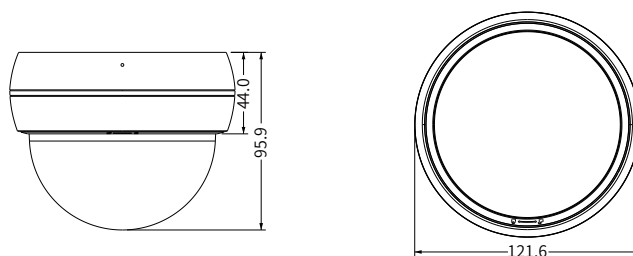

#### 2MP IR Dome Network Camera

- H.265+ /H.265 /H.264+ /H.264/MJPEG coding
- Max. resolution:2MP ( 1920 × 1080)
- Auto day/night switch
- 3D DNR, HWDR, HLC, BLC, etc.
- ROI coding
- 20~30m IR light view distance
- DC12V/PoE power supply
- Support three streams
- Support remote monitoring by smart phones& tablet PCs with iOS and Android OS
- Support P2P function
- Support SMD
- Support line crossing detection, region intrusion detection, abandoned/missing object detection, video exception detection

## DORI Distance

Lens	Detect	Observe	Recognize	Identify
2.8~12mm(W)	43m(142ft)	17m(56ft)	9m(28ft)	4m(14ft)
2.8~12mm(T)	132m(433ft)	53m(173ft)	26m(86ft)	13m(43ft)
<b>Others</b>				
Power Supply	DC12V/PoE			
Power Consumption	<5.5W			
Storage Conditions	- 10 °C ~ 50 °C (14°F~122°F); Humidity: less than 95 % (non-condensing)			
Operating Conditions	- 10 °C ~ 40 °C (14°F~104°F); Humidity: less than 95 % (non-condensing)			
Dimensions ( mm )	Ø 122× 96			
Weight ( net )	Approx. 0.36KG			
Installation	Ceiling mounting; wall mounting			
Certificate	CE, FCC, UL			
Environmental Protection	Complies with Directive EU RoHS, WEEE(2012/19/EU), directive 94/62/EC and REACH(EC1907/2006)			

## DIMENSIONS