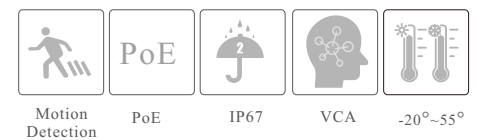

SPECIFICATIONS

Specifications	Model	VTD-9520S4L-C			
Camera					
Image Sensor	1 / 3 "CMOS				
Image Size	1920×1080				
Electronic Shutter	1 / 3s ~ 1 / 100000s				
Iris Type	Fixed Iris				
Min. Illumination	0.02 lux @F2.2, AGC ON; 0 lux (Illumination on)				
Lens	2.8mm@F2.2, Horizontal FoV: 95°; Vertical FoV: 55°; Diagonal FoV: 109° 3.6mm@F2.2, Horizontal FoV: 75°; Vertical FoV: 41°; Diagonal FoV: 86°				
Focus	Fixed				
Lens Mount	M12				
Day&Night	ICR				
Wide Dynamic Range	Digital WDR				
BLC	Yes				
HLC	Yes				
Digital NR	Yes				
S/N Ratio	≥ 50dB				
Angle Adjustment	Pan: 0°~360°; Tilt: 0°~75°; Rotation: 0°~360°				
DORI Distance					
Lens	Detect	Observe	Recognize	Identify	
2.8mm	41m(133ft)	17m(55ft)	8m(26ft)	4m(13ft)	
3.6mm	58m(190ft)	23m(75ft)	12m(39ft)	6m(19ft)	
Image					
Video Compression	Main stream: H.265+ / H.265 / H.264 + / H.264 Sub stream: H.265+ / H.265 / H.264 + / H.264 / MJPEG				
H.265 Compression Standard	Main Profile@Leve4.1 High Tier				
Resolution	1080P (1920×1080), 720P(1280×720), D1, VGA(640×480), 480×240, CIF				
Main Stream	1080P/720P(60Hz: 1~30fps; 50Hz: 1~25fps)				
Sub Stream	D1/VGA/480×240/CIF (60Hz: 1~30fps; 50Hz: 1~25fps)				
Bit Rate	64 Kbps ~ 3 Mbps				
Bit Rate Type	VBR / CBR				
Audio Compression	G711A/U				
Image Settings	ROI, Saturation, Brightness, Hue, Contrast, Wide Dynamic, Sharpness, Image Mirror, Image Flip, NR, etc. adjustable through client software or web browser				
ROI	Each ROI to be configured separately				
Interfaces					
Network	RJ45				
Video Output	No				
Audio	1CH built-in MIC				
Storage	No				
Reset	No				
Functions					
Remote Monitoring	Web browser /TVT NVR/NVMS2.X/Mobile APP				
Web Browser	IE 11 (plug-in required)/Chrome 89.0+/Edge 89.0+/Firefox 87.0+/Safari 14.0+				
Online Connection	Support simultaneous monitoring for up to 3 users; Support multi-stream real time transmission				
Network Protocol	UDP, IPv4, IPv6, DHCP, NTP, RTSP, 802.1x, HTTP				
Interface Protocol	ONVIF				
Storage	Network remote storage				
Motion Detection	Support smart motion detection; filtering motion alarm triggered by other target types except humans.				
Smart Event	(Human) region intrusion detection, (human)line crossing detection				
General Function	Watermark, video mask, heartbeat				
Security	Video encryption, firmware encryption, configuration encryption, illegal login lock, IP address filtering, 802.1x authentication, basic and digest authentication for HTTP				