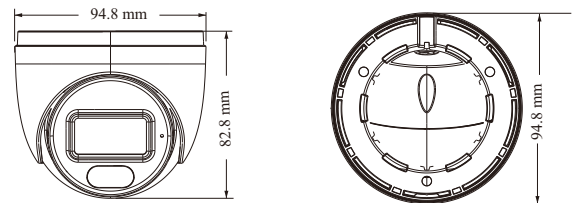

VTD-9520S4L-C

2MP Dual Illumination Water-proof Turret Network Camera

- H.265+ /H.265 /H.264+ /H.264/MJPEG coding
- Max. resolution: 2MP (1920 × 1080)
- Auto day/night switch
- 3D DNR, WDR, HLC, BLC, etc.
- ROI coding
- Support smart supplement light
- 10~20m white light view distance; 20~30m IR view distance
- DC12V/PoE power supply
- IP 67 ingress protection
- Support dual streams
- Support remote monitoring by smart phones& tablet PCs with iOS and Android OS
- Support line crossing detection & region intrusion detection
- Support SMD

PoE	Yes, IEEE802.3af
Supplement Light Range	IR range: 20 ~ 30 m; white light range: 10 ~ 20 m
Ingress Protection	IP67
Others	
Power Supply	DC12V/PoE
Power Consumption	< 5W
Operating Environment	- 20 °C ~ 55 °C (-4°F~131°F); Humidity: less than 95 % (non-condensing)
Storage Environment	- 20 °C ~ 60°C (-4°F~140°F), Humidity: less than 95 % (non-condensing)
Dimensions (mm)	Φ 94.8 × 82.8
Weight (net)	Approx. 0.28KG
Installation	Ceiling mounting; Wall mounting
Certificate	CE, FCC, UL
Environmental Protection	Complies with Directive EU RoHS, WEEE(2012/19/EU), directive 94/62/EC and REACH(EC1907/2006)

DIMENSIONS

AVAILABLE ACCESSORIES

AVAILABLE MODEL

Available Model	VTD-9520S4L-C(D/PE/AW1)
-----------------	-------------------------