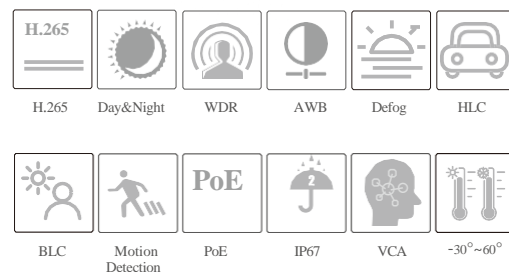

## 2MP IR Starlight Bullet Network Camera

- 2MP ( 1920 × 1080 ) @30fps
- H.265+/H.265/H.264+/H.264/MJPEG coding
- ICR auto switch, true day / night vision
- 30 ~ 50m IR night view distance
- Starlight
- Fixed or motorized zoom lens optional
- 3D DNR, true WDR, HLC, BLC, Defog, Smart IR and ROI coding
- Support corridor mode
- Support electronic image stabilization
- Built-in micro SD card slot
- DC12V/PoE power supply
- IP67 ingress protection
- Support three streams
- Support mobile surveillance by smart phones & tablet PCs with iOS and Android OS
- Intelligent analytics