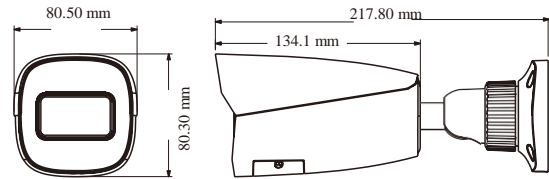

## 2MP IR Starlight Bullet Network Camera

- 2MP ( 1920 × 1080 ) @30fps
- H.265+/H.265/H.264+/H.264/MJPEG coding
- ICR auto switch, true day / night vision
- 30 ~ 50m IR night view distance
- Starlight
- Fixed or motorized zoom lens optional
- 3D DNR, true WDR, HLC, BLC, Defog, Smart IR and ROI coding
- Support corridor mode
- Support electronic image stabilization
- Built-in micro SD card slot
- DC12V/PoE power supply
- IP67 ingress protection
- Support three streams
- Support mobile surveillance by smart phones & tablet PCs with iOS and Android OS
- Intelligent analytics

## DIMENSIONS