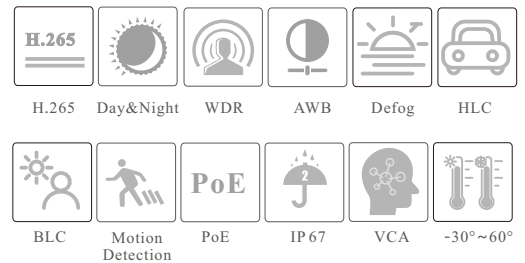

## SPECIFICATIONS

Specifications	Model	VTD-9482S3B			
<b>Camera</b>					
Image Sensor	1 / 2.8" CMOS				
Image Size	3840×2160				
Electronic Shutter	1 / 2 s ~ 1 / 100000 s				
Iris Type	Fixed Iris	DC Iris			
Min. Illumination	0.02 lux @ F1.6, AGC ON; 0 lux with IR				
Lens	2.8 mm @F1.6, H.FoV:101°; V.FoV:53°; D.FoV:120°	2.8-12mm@F1.6, H.FoV:99°~33°; V.FoV:53°~17°; D.FoV:117°~37°			
Focus	Fixed	Motorized			
Lens Mount	M12	Φ14			
Day&Night	ICR				
Wide Dynamic Range	120dB				
BLC	Yes				
HLC	Yes				
Defog	Yes				
Digital NR	3D DNR				
S/N Ratio	≥50dB				
Angle Adjustment	Pan: 0°~360°; Tilt:0°~90°; Rotation: 0°~360°				
<b>DORI Distance</b>					
Lens	Detect	Observe	Recognize	Identify	
2.8mm	86.65m(284.28ft)	34.66m(113.71ft)	17.33m(56.85ft)	8.66m(28.41ft)	
2.8~12mm(W)	86.65m(284.28ft)	34.66m(113.71ft)	17.33m(56.85ft)	8.66m(28.41ft)	
2.8~12mm(T)	289.06m(552.31ft)	115.62m(240.12ft)	57.81m(136.06ft)	28.91m(84.04ft)	
<b>Image</b>					
Video Compression	Main stream: H.265+ / H.265 / H.264+ / H.264 Sub stream: H.265+ / H.265 / H.264+ / H.264 / MJPEG Third stream: H.265+ / H.265 / H.264+ / H.264 / MJPEG				
H.264 Compression Standard	Baseline Profile/Main Profile/High Profile				
Resolution	8MP (3840 × 2160), 6MP(3072 × 2048), 5MP(2592 × 1944), 4MP(2592 × 1520), 2K(2560 × 1440), 3MP(2304 × 1296), 1080P(1920 × 1080), 720P(1280 × 720), D1, CIF, 480 × 240				
Main Stream	60Hz: 8MP(1~20fps)/6MP/5MP/4MP/2K/3MP/1080P/720P(1~30fps) 50Hz: 8MP(1~20fps)/6MP/5MP/4MP/2K/3MP/1080P/720P(1~25fps)				
Sub Stream	60Hz: 720P(1~12fps)/D1/480 × 240(1~30fps) 50Hz: 720P/D1/480 × 240(1~25fps)				
Third Stream	60Hz: 720P/D1/CIF/480 × 240 (1~30fps) 50Hz: 720P/D1/CIF/480 × 240 (1~25fps)				
Bit Rate	64 Kbps ~ 12 Mbps				
Bit Rate Type	VBR / CBR				
Audio Compression	G711A / U				
Image Settings	ROI, Saturation, Brightness, Hue, Contrast, Wide Dynamic, image mirror, image flip, Sharpness, NR, etc. adjustable through client software or web browser				
ROI	Each ROI to be configured separately				
<b>Interfaces</b>					
Network	RJ 45 10M/100M self-adaptive Ethernet port				
Video Output	No				
Audio	1CH audio input				
Storage	Built-in micro SD card slot; up to 256GB				
Reset	Yes				
<b>Functions</b>					
Remote Monitoring	IE browser/ TVT NVR / NVMS / mobile APP				
Web Browser	IE11(plugin-in required)/Chrome 89.0+/Edge 89.0+/Firefox 87.0+/Safari 14.0+				
Online Connection	Support simultaneous monitoring for up to 10 users; Support multi-stream real time transmission				
Network Protocol	UDP, IPv4, IPv6, DHCP, NTP, RTSP, RTP, RTMP, RTCP, PPPoE, DDNS, SMTP, FTP, SNMP, HTTP, HTTP POST, 802.1x, UPnP, HTTPS, QoS				
Interface Protocol	ONVIF				
Storage	Network remote storage; micro SD card storage				
Smart Alarm	Motion detection; SD card error; SD card full				
Intelligent Analytics	Scene change, video blur detection, abnormal color detection, line crossing detection, intrusion detection				