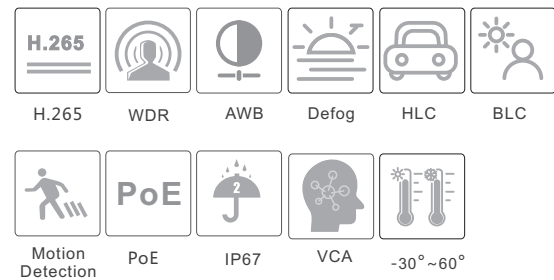

SPECIFICATIONS

Model	VTD-9482S3A	
Specifications		
Camera		
Image Sensor	1 / 2.8" CMOS	
Image Size	3840x2160	
Electronic Shutter	1 s ~ 1 / 100000 s	
Iris Type	Fixed Iris	
Min. Illumination	0.05 lux @ F1.4, AGC ON; 0 lux with IR 0.06 lux @ F1.6, AGC ON; 0 lux with IR 0.1lux@F2.0, AGC ON; 0 lux with IR	
Lens	2.8 mm @F1.6, Horizontal FoV:109.7°; Vertical FoV:77.2°; Diagonal FoV:116.9° 3.6 mm @F2.0, Horizontal FoV: 90.6°; Vertical FoV:59.2°; Diagonal FoV:98.4°	2.8~12mm@F1.4, Horizontal FoV: 104.7°~32.5°; Vertical FoV:72.2°~18.6°; Diagonal FoV:112.2°~37°
Focus	Fixed	Motorized
Lens Mount	M12	Φ14
Day&Night	ICR	
Wide Dynamic Range	120dB	
BLC	Yes	
HLC	Yes	
Defog	Yes	
Digital NR	3D DNR	
Angle Adjustment	Pan: 0°~360°; Tilt:0°~90°; Rotation: 0°~360°	
Image		
Video Compression	H.265+ / H.265 / H.264+ / H.264	
H.264 Compression Standard	Baseline Profile/Main Profile/High Profile	
Resolution	8MP (3840 × 2160), 6MP(3072 × 2048),5MP(2592 × 1944), 4MP (2560 × 1440), 1080P (1920 × 1080), 720P (1280 × 720), D1, CIF, 480 × 240	
Main Stream	60Hz : 8MP/6MP(1~20fps), 5MP/4MP/1080P(1~30fps) 50Hz : 8MP/6MP(1~20fps), 5MP/4MP/1080P(1~25fps)	
Sub Stream	720P/D1/CIF/480 × 240(60Hz: 1~30fps; 50Hz: 1~25fps)	
Third Stream	D1/CIF/480 × 240 (60Hz: 1~30fps; 50Hz: 1~25fps)	
Bit Rate	64 Kbps ~ 12 Mbps	
Bit Rate Type	VBR / CBR	
Audio Compression	G711A / U	
Image Settings	ROI, Saturation, Brightness, Hue, Contrast, Wide Dynamic, Sharpness, NR, etc. adjustable through client software or web browser	
ROI	3 ROI, Each ROI to be configured separately	
Interfaces		
Network	RJ45	
Video Output	No	
Audio	1CH audio input	
Storage	Built-in micro SD card slot; up to 256GB	
Reset	Yes	
Functions		
Remote Monitoring	Web browsing, CMS remote control	
Online Connection	Support simultaneous monitoring for up to 10 users; Support multi-stream real time transmission	
Network Protocol	UDP, IPv4, IPv6, DHCP, NTP, RTSP, RTP, RTCP, ICMP, IGMP, PPPoE, DDNS, SMTP, FTP, SNMP,HTTP, 802.1x, UPnP, HTTPs, QoS	
Interface Protocol	ONVIF	
Storage	Network remote storage; micro SD card storage	
Smart Alarm	Motion detection; SD card error; SD card full	
Intelligent Analytics	Scene change, video blur detection, video color cast detection , line crossing detection, intrusion detection	
General function	Watermark, IP address filtering, video mask, heartbeat, password protection, image distortion correction, etc.	
IR Distance	30~50m	
Protection Grade	IP 67	
PoE	Yes (IEEE802.3af)	