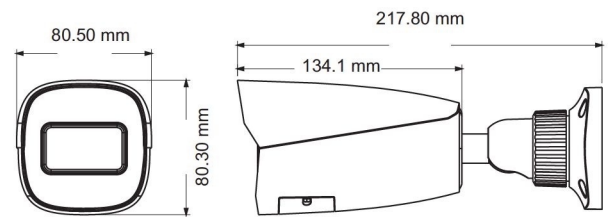

Others

Power Supply	DC12V/PoE
Power Consumption	< 10W
Operating Environment	- 30 °C ~ 60 °C (-22°F~140°F) Humidity: less than 95 % (non-condensing)
Dimensions (mm)	217.8 × 80.5 × 80.3
Weight (net)	Approx. 0.665KG
Installation	Ceiling mounting; Wall mounting
Certificate	CE, FCC
Environmental Protection	Complies with Directive EU RoHS, WEEE(2012/19/EU) , directive 94/62/EC and REACH(EC1907/2006)

DIMENSIONS