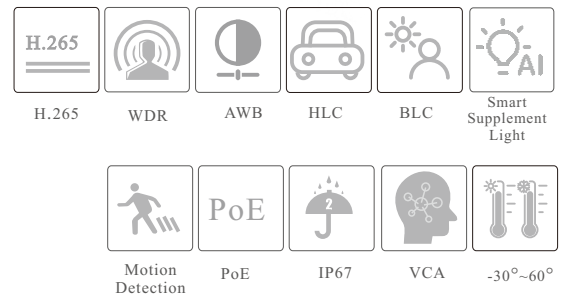

VTD-9462E4

6MP Dual-illumination Bullet Network Camera

- H.265S/ H.265+/H.265/H.264S/H.264 +/H.264 coding
- Max. resolution: 3296 × 1856
- 30~40m white light view distance; 30~50 IR view distance
- Support smart supplement light
- ICR auto switch, true day / night vision
- 3D DNR, WDR, HLC, BLC, Smart IR and ROI coding
- Support electronic image stabilization
- Built-in micro SD card slot; up to 512G
- DC12V/PoE power supply
- IP 67 ingress protection
- Support three streams
- Support P2P function
- Support SMD
- Support remote monitoring by smart phones & tablet PCs with iOS and Android OS
- Intelligent analytics