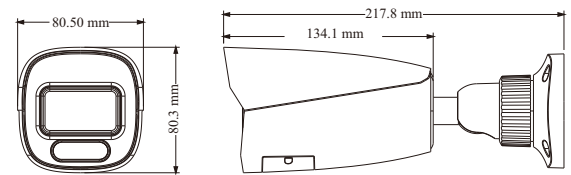

Network Protocol	UDP, IPv4, IPv6, DHCP, NTP, RTSP, RTP, RTCP, RTMP, FTP, PPPoE, DDNS, SMTP, SNMP, HTTP, 802.1x, UPnP, HTTPS, HTTP POST, P2P, QoS
Interface Protocol	ONVIF
Storage	Network remote storage; micro SD card storage
Smart Alarm	Motion detection, SMD, sensor alarm, SD card error, SD card full, IP address conflict, cable disconnection
General Function	Watermark, video mask, heartbeat, image distortion correction, smart IR, smart supplement light, system backup, corridor pattern, ANR
Security	Firmware encryption, HTTPs encryption, configuration encryption, illegal login lock, IP address filtering, 802.1x authentication, basic and digest authentication for HTTP
PoE	Yes, IEEE802.3af
Supplement Light Range	IR range: 30 ~ 50 m; white light range:30 ~ 40 m
Ingress Protection	IP 67
Others	
Power Supply	DC12V/PoE
Power Consumption	< 10W
Storage Conditions	- 30 °C ~ 65°C (-22°F~149°F), Humidity: less than 95 % (non-condensing)
Operating Conditions	- 30 °C ~ 60 °C (-22°F~140°F), Humidity: less than 95 % (non-condensing)
Dimensions (mm)	217.8 × 80.5 × 80.3
Weight (net)	Approx. 0.672KG
Installation	Ceiling mounting; Wall mounting
Certificate	CE, FCC
Environmental Protection	Directive EU RoHS, WEEE(2012/19/EU), directive 94/62/EC and REACH(EC1907/2006)

DIMENSIONS