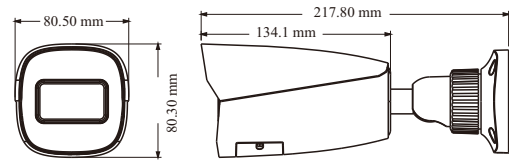

## 5MP IR Water-Proof Bullet Network Camera

- H.265+/H.265/H.264+/H.264/MJPEG coding
- Max. resolution: 2592 × 1944
- ICR auto switch, true day / night vision
- 30 ~ 50m IR night view distance
- 3D DNR, true WDR, HLC, BLC, Defog, NIR, Smart IR and ROI coding
- Support image distortion correction
- 1CH audio input
- Built-in micro SD card slot, up to 256GB
- DC12V/PoE power supply
- IP 67 ingress protection
- Support three streams
- Support remote monitoring by smart phones & tablet PCs with iOS and Android OS
- Intelligent analytics

## DIMENSIONS