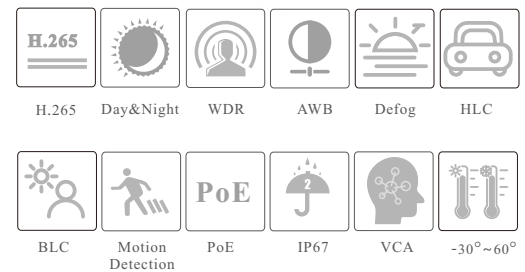

## SPECIFICATIONS

Specifications	Model	VTD-9452E3C		
<b>Camera</b>				
Image Sensor	1 / 2.7 "CMOS			
Image Size	2592 × 1944			
Electronic Shutter	Auto/manual; manual mode: 1 / 3s ~ 1 / 100000 s			
Iris Type	Fixed Iris	DC Iris		
Min. Illumination	0.02 lux@F1.6, AGC ON; 0 lux with IR; 0.01lux@F1.4, AGC ON, 0 lux with IR			
Lens	2.8 mm@F1.6, H.FoV: 99.87°; V.FoV: 70.36°; D.FoV: 120° 3.6 mm@F1.6, H.FoV: 80°; V.FoV: 58°; D.FoV: 108°		2.8~12mm@F1.4, H.FoV: 92.6°~28.9°; V.Fov: 67.5°~21.7°; D.FoV: 121.0°~36.1°	
	Focus	Fixed	Motorized	
Lens Mount	M12	Φ14		
Day & Night	ICR			
Wide Dynamic Range	120dB			
BLC	Yes			
HLC	Yes			
Defog	Yes			
S/N Ratio	≥50dB			
Digital NR	3D DNR			
Angle Adjustment	Pan: 0°~360°; Tilt: 0°~90°; Rotation: 0°~360°			
<b>Image</b>				
Video Compression	Main stream: H.265+ / H.265 / H.264+ / H.264 Sub stream: H.265+ / H.265 / H.264+ / H.264 / MJPEG Third stream: H.265+ / H.265 / H.264+ / H.264 / MJPEG			
H.264 Compression Standard	Baseline Profile/Main Profile/High Profile			
Resolution	5MP (2592×1944), 4MP (2592×1520), 2K (2560×1440), 3MP(2304×1296), 1080P (1920×1080), 720P (1280×720), D1, CIF, 480×240, VGA(640 × 480)			
Main Stream	5MP/4MP/2K/3MP/1080P / 720P( 60Hz : 1 ~ 30fps; 50Hz: 1~25fps ) HFR mode: 1080P / 720P( 60Hz : 1 ~ 60fps; 50Hz: 1~50fps )			
Sub Stream	720P/D1/CIF/VGA/480×240 ( 60Hz : 1 ~ 30fps; 50Hz: 1~25fps )			
Third Stream	D1/CIF/480×240 ( 60Hz : 1 ~ 30fps; 50Hz: 1~25fps )			
Bit Rate	64 Kbps ~ 8 Mbps			
Bit Rate Type	VBR / CBR			
Audio Compression	G711A / U			
Image Settings	ROI, Saturation, Brightness, Hue, Contrast, Wide Dynamic, Sharpness, Image Mirror, Image Flip, NR, etc. adjustable through client software or web browser			
ROI	Each ROI to be configured separately			
<b>Interfaces</b>				
Network	RJ 45 10M/100M self-adaptive Ethernet port			
Video Output	No			
Audio	1CH audio input			
Storage	Built-in micro SD card slot; up to 256GB			
Reset	Yes			
Alarm	No			
<b>Intelligent Analytics</b>				
Smart Event	Line crossing, region intrusion/entrance/exiting, loitering detection, illegal parking detection, abandoned/ missing object detection			
Statistics	Target counting by line/area, heat map			
Exception Detection	Scene change, video blur and abnormal color detection, audio exception			
Face Detection	Face detection and face capture			
Video Metadata	Simultaneously captures human body, motor vehicle and non-motor vehicle and extracts 13 human features, 5 motor vehicle features and 1 non-motor vehicle feature			
<b>DORI Distance</b>				
Lens	Detect	Observe	Recognize	Identify
2.8mm	55.16m(180.97ft)	22.06m(72.37ft)	11.03m(36.18ft)	5.52m(18.11ft)
3.6mm	70.14m(230.11ft)	28.06m(92.06ft)	14.03m(46.03ft)	7.01m(22.99ft)
2.8~12mm(W)	58.19m(190.91ft)	23.28m(76.37ft)	11.64m(38.18ft)	5.82m(19.09ft)
2.8~12mm(T)	202.85m(665.51ft)	81.14m(266.20ft)	40.57m(133.10ft)	20.29m(66.56ft)
<b>Functions</b>				