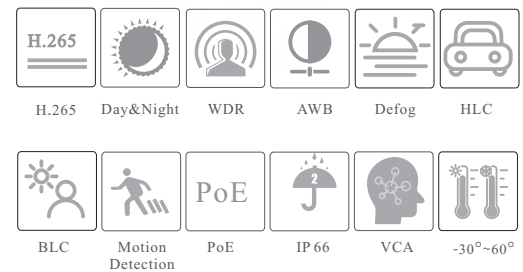

CAMERA

VTD-9452A3-PA

5MP AI Bullet Network Camera

- 5MP (2592 × 1944) H.265 full real time coding
- Max. resolution: 2592 × 1944
- ICR auto switch, true day / night
- 30 ~ 50m IR night view distance; motorized zoom lens
- 3D DNR, true WDR, HLC, BLC, Defog and ROI coding
- 1CH audio input; 1CH audio output; 1CH speaker
- Built-in micro SD card slot, up to 256GB
- DC12V/PoE power supply
- IP66 ingress protection
- Support three streams
- P2P function optional
- Support remote monitoring by smart phones & tablet PCs with iOS and Android OS
- Intelligent analytics: abnormal video signal detection (scene change, video blur & video color cast detection), line crossing detection (human/vehicle classification), region intrusion/entrance/exiting detection (human/vehicle classification), sound and light warning