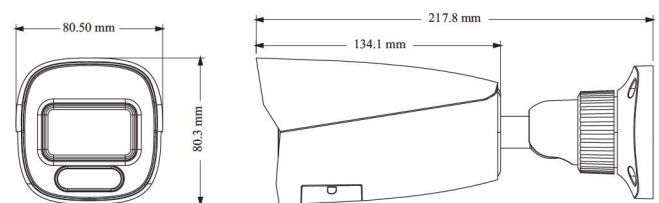

Perimeter Detection	Line crossing detection (human/vehicle classification); Region intrusion/entrance/exiting detection (human/vehicle classification)
Sound&Light Warning	Yes
Others	
Power Supply	DC12V/PoE
Power Consumption	< 11W
Operating Environment	- 30 °C ~ 60 °C (-22°F~140°F) Humidity: less than 95 % (non-condensing)
Dimensions (mm)	217.8 × 80.5 × 80.3
Weight (net)	Approx. 0.65KG
Installation	Ceiling mounting; Wall mounting
Certificate	CE, FCC
Environmental Protection	Complies with Directive EU RoHS, WEEE(2012/19/EU), directive 94/62/EC and REACH(EC1907/2006)

DIMENSIONS