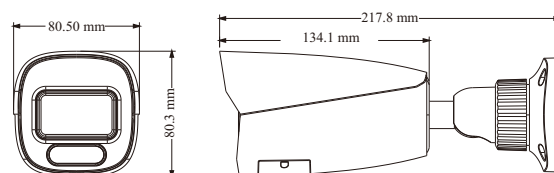

### VTD-9442C3H 4MP Full-Color Bullet Network Camera

- H.265+ / H.265 / H.264 + / H.264 / MJPEG coding
- Max. resolution: 2688 × 1520
- 20~ 30m white light view distance
- 24/7 full color imaging
- 3D DNR, WDR, HLC, BLC, and ROI coding
- Support electronic image stabilization
- Support image distortion correction
- Support 1CH audio input; 1CH audio output; 1 CH built-in MIC
- Built-in micro SD card slot; up to 1TB
- DC12V/PoE power supply
- IP 67 ingress protection
- Support five streams
- Support remote monitoring by smart phones & tablet PCs with iOS and Android OS
- Intelligent analytics

## DIMENSIONS