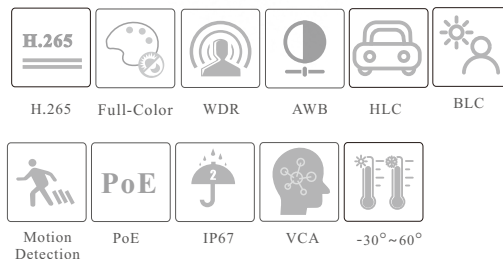

### VTD-9442C3H 4MP Full-Color Bullet Network Camera

- H.265+ / H.265 / H.264 + / H.264 / MJPEG coding
- Max. resolution: 2688 × 1520
- 20~ 30m white light view distance
- 24/7 full color imaging
- 3D DNR, WDR, HLC, BLC, and ROI coding
- Support electronic image stabilization
- Support image distortion correction
- Support 1CH audio input; 1CH audio output; 1 CH built-in MIC
- Built-in micro SD card slot; up to 1TB
- DC12V/PoE power supply
- IP 67 ingress protection
- Support five streams
- Support remote monitoring by smart phones & tablet PCs with iOS and Android OS
- Intelligent analytics